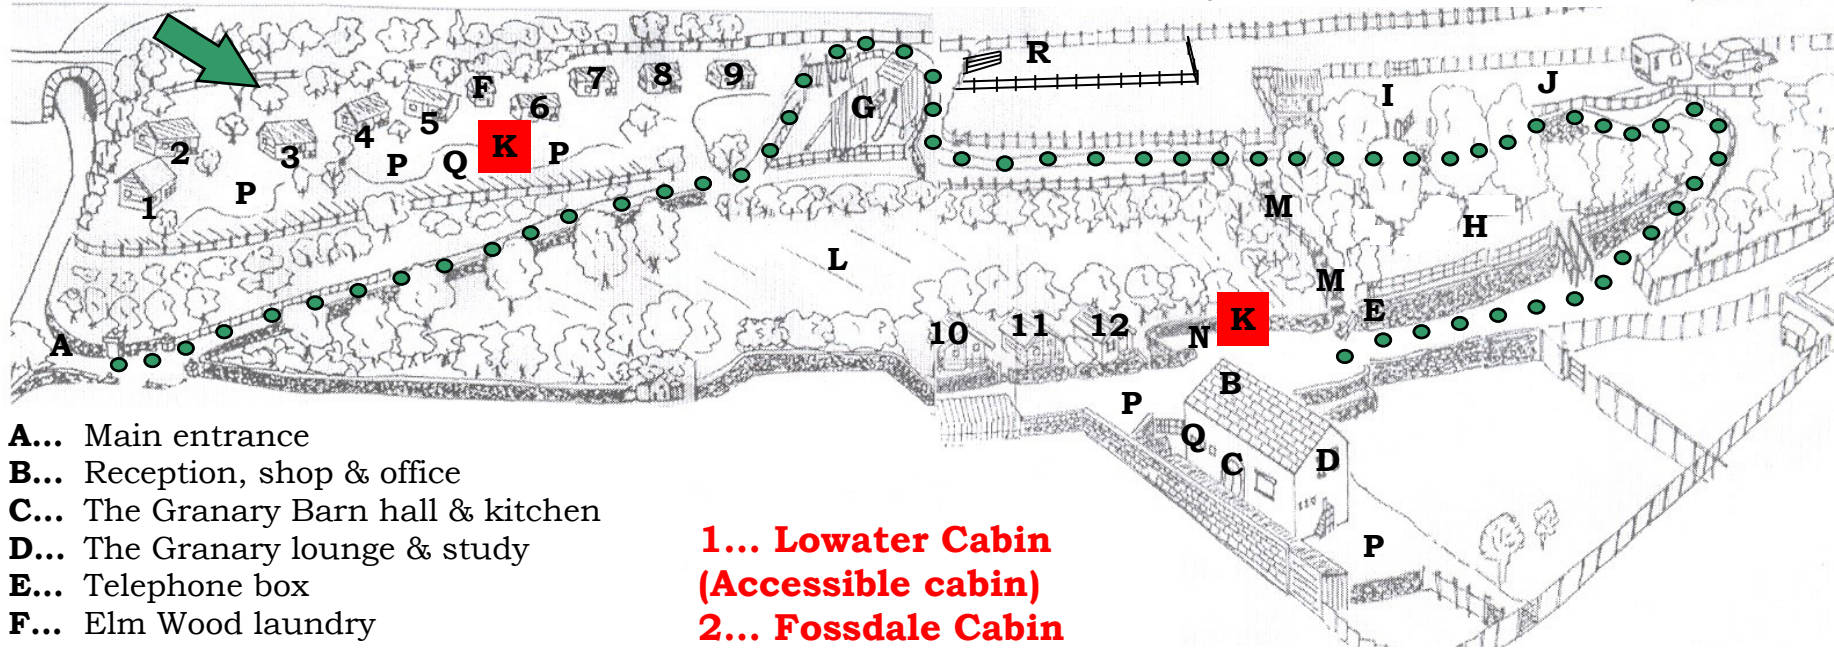

Site Map

Elm Wood Cabins

Memorial Woodland and Prayer Barn in next field

- A... Main entrance
- B... Reception, shop & office
- C... The Granary Barn hall & kitchen
- D... The Granary lounge & study
- E... Telephone box
- F... Elm Wood laundry
- G... Children's playground
- H... Woodland (**NO ACCESS**)
- I... The Jonas Centre animals
- J... Games field
- K... **Fire Assembly Points**
- L... Hillside (**PRIVATE PROPERTY**)
- M... Steps between upper and lower site
- N... Games shed
- P... Parking areas
- Q... Recycling facilities
- R... Dog exercise area

- 1... **Lewater Cabin**
(Accessible cabin)
- 2... **Fossdale Cabin**
(Limited mobility cabin)
- 3... **Garsdale Cabin**
- 4... **Mossdale Cabin**
- 5... **Cotterdale Cabin**
- 6... **Wensleydale Cabin**
- 7... **Wharfedale Cabin**
- 8... **Swaledale Cabin**
- 9... **Dentdale Cabin**
- 10. **Bishopdale Cabin**
- 11. **Coverdale Cabin**
- 12. **Waldendale Cabin**

Premier cabins
Classic cabins

Vehicle route from entrance to reception

The Jonas Centre